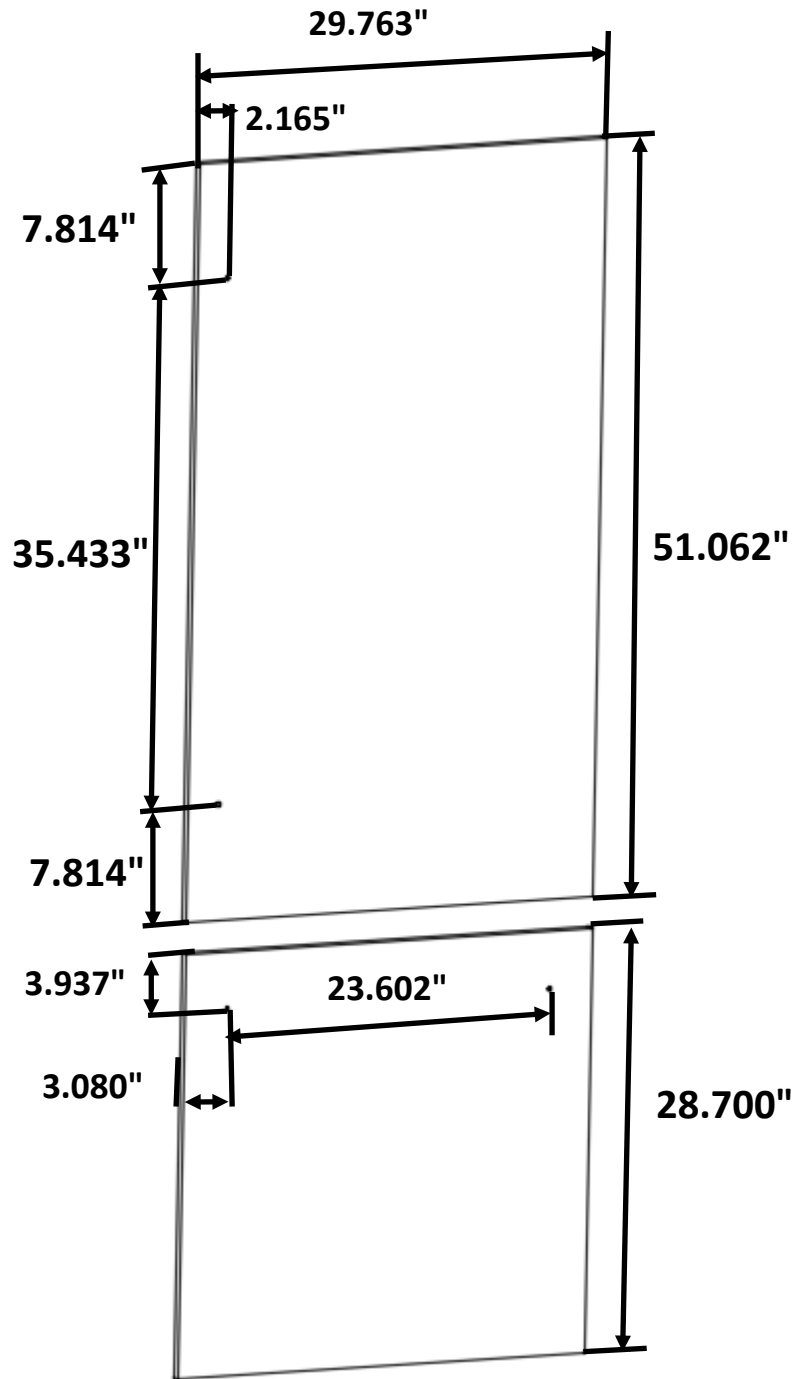

**30" BI BM
Panel &
Handle
measures**

29.763 " Wide

**51.062" +
28.700" =
79.762
Height**

**Length/Depth-B =
Depth (has to be)
1.496" (38mm)**